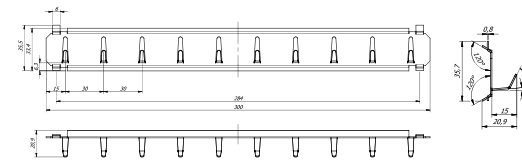

Standard hook bars

(for art. no. 16215-16217)
Art. no. 02010